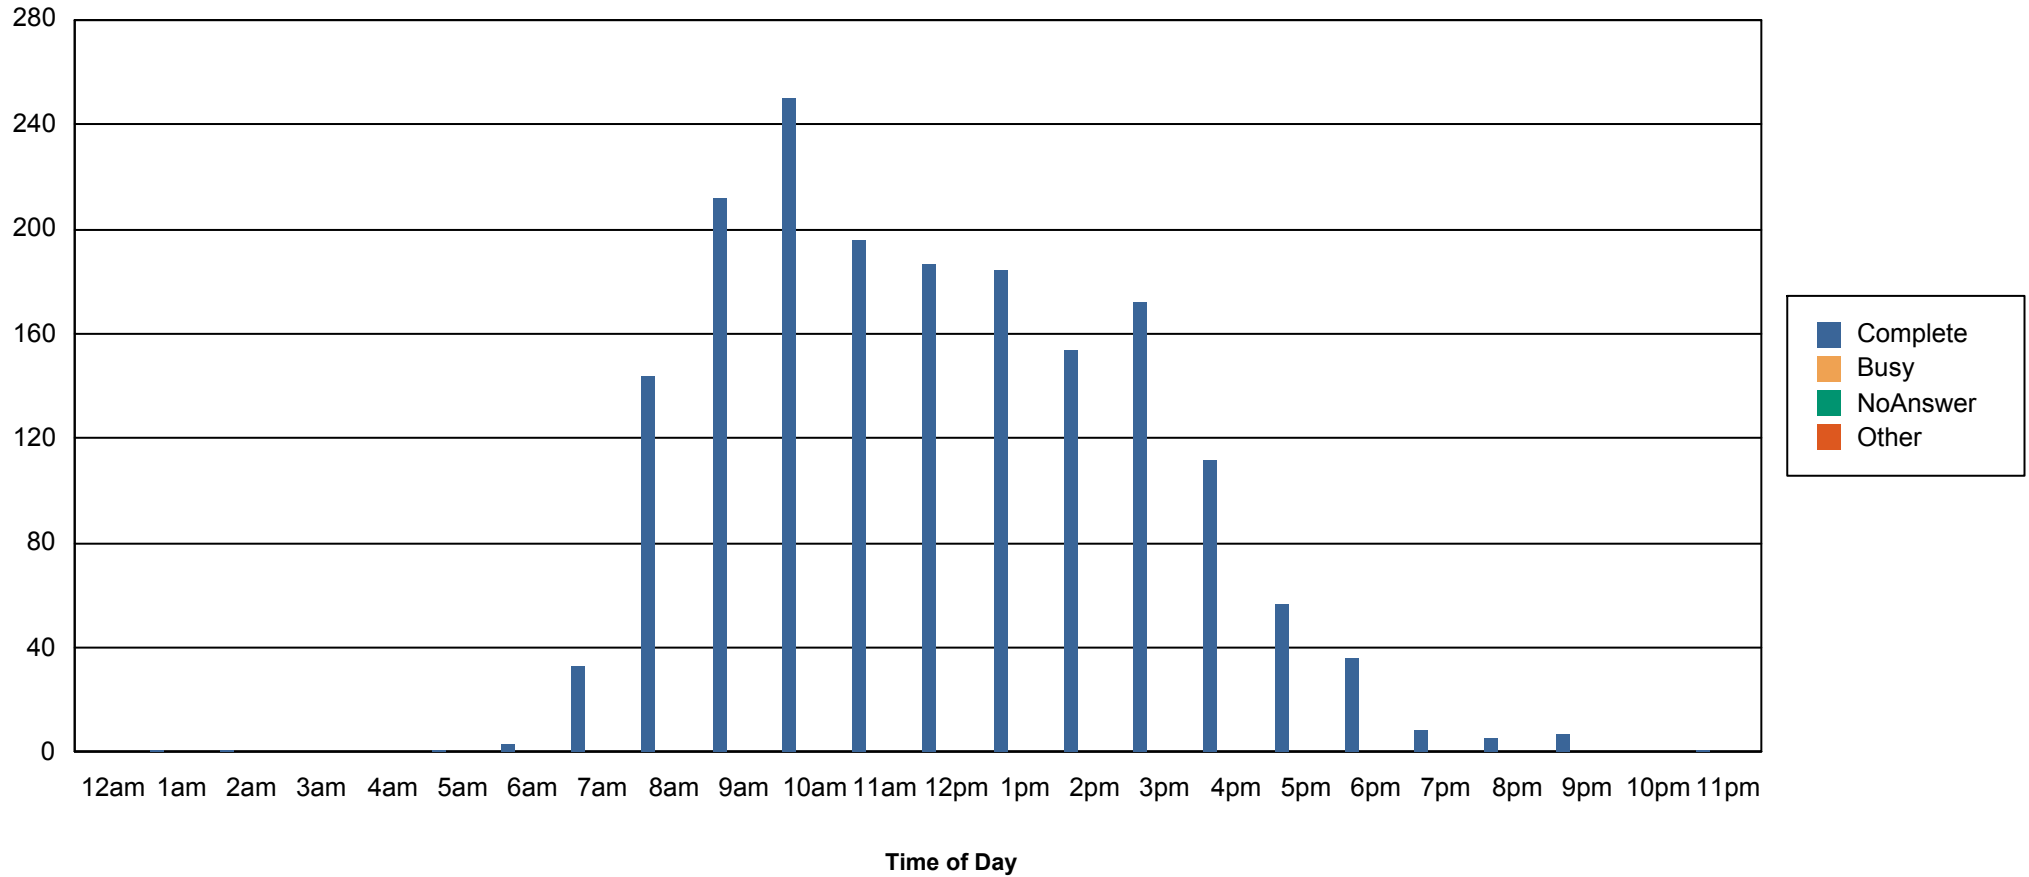

Tollfree Calls: Overview by Hour of Day

Number of Calls